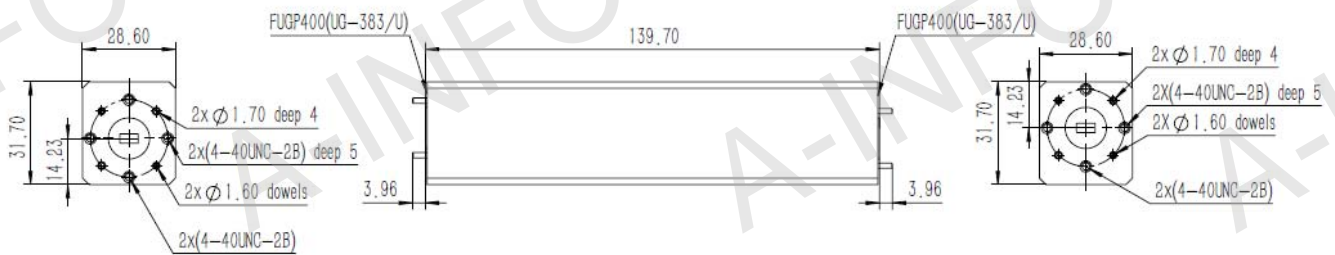

Outline Drawing (Size: mm)

AINFO Inc.

Page 1 of 2

China(Beijing):
China(Chengdu):
USA :

Tel: (+86) 10-6266-7326,
Tel: (+86) 28-8519-2786,
Tel: (+1) 949-346-7326,

(+86) 10-6266-7327
(+86) 28-8519-3044
(+1) 949-639-9660

Fax: (+86) 10-6266-7379
Fax: (+86) 28-8519-3068
Fax: (+1) 949-639-9659

Website: www.ainfoinc.com
Email: sales@ainfoinc.com