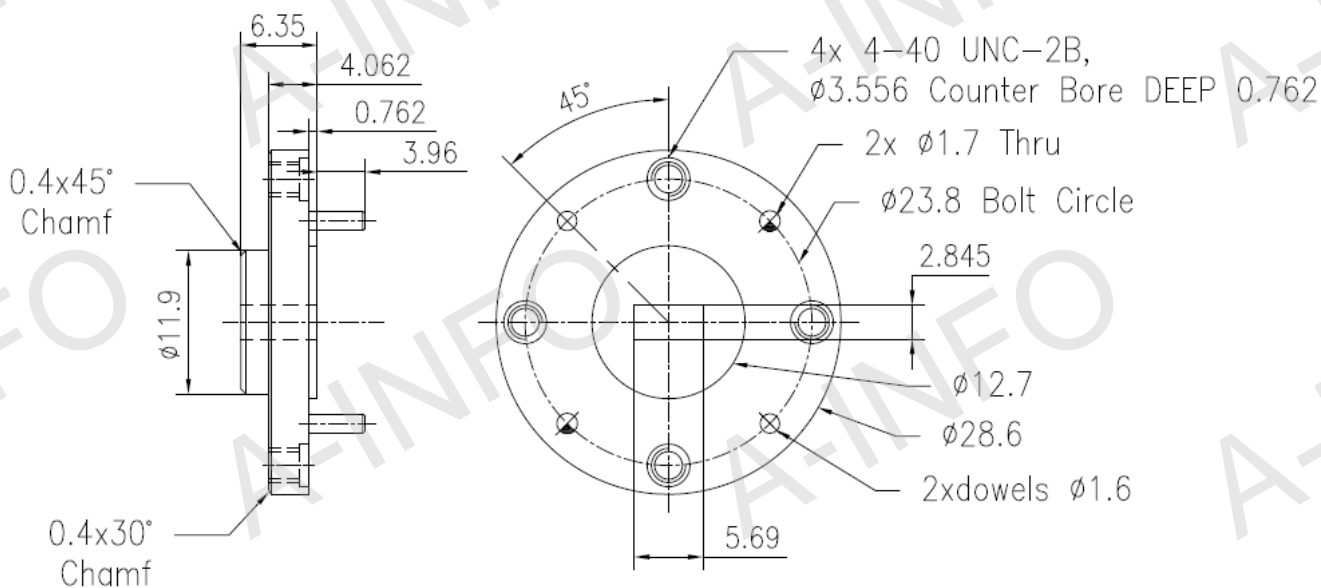

Frequency Range(GHz)	33.0-50.0
Waveguide	WR22
Attenuation(dB)	20
Attenuation Accuracy(dB)	±1.3 Max.
Attenuation Sensitivity(dB)	±0.9 Max.
VSWR	1.15 Max.
Average Power(W)	0.5 CW
Peak Power(KW)	0.5
Flange	FUGP400 (UG-383/U)
Material	Cu
Net Weight(Kg)	0.62 Around

Outline Drawing (Size: mm)

AINFO Inc.

Page 1 of 2

China(Beijing):
China(Chengdu):
USA :

Tel: (+86) 10-6266-7326,
Tel: (+86) 28-8519-2786,
Tel: (+1) 949-346-7326,

(+86) 10-6266-7327
(+86) 28-8519-3044
(+1) 949-639-9660

Fax: (+86) 10-6266-7379
Fax: (+86) 28-8519-3068
Fax: (+1) 949-639-9659

Website: www.ainfoinc.com
Email: sales@ainfoinc.com

Flange Drawing (Size: mm)

FUGP400
(equivalent to UG-383/U)

Test Results